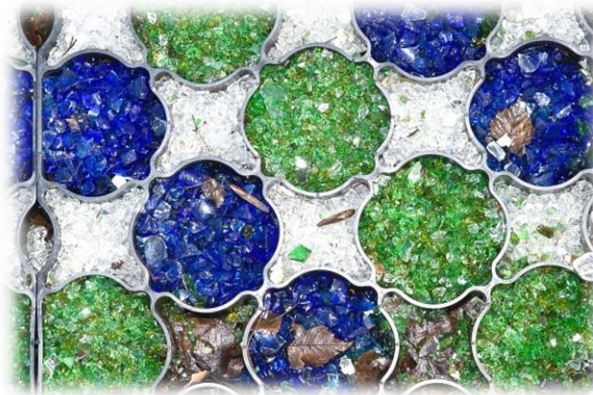

Other Glass Uses:

Glass cullet can be used for water filtration, and as an attractive coloured base for fish and reptile tanks – for the latter, ensure the glass is washed in warm soapy water and dried prior to use. Follow the same washing procedure when the glass becomes soiled.

Fine sizes can be used in resin, plaster or concrete castings.

Large sizes can be used as an aggregate replacement in concrete.

Cullet Driveway